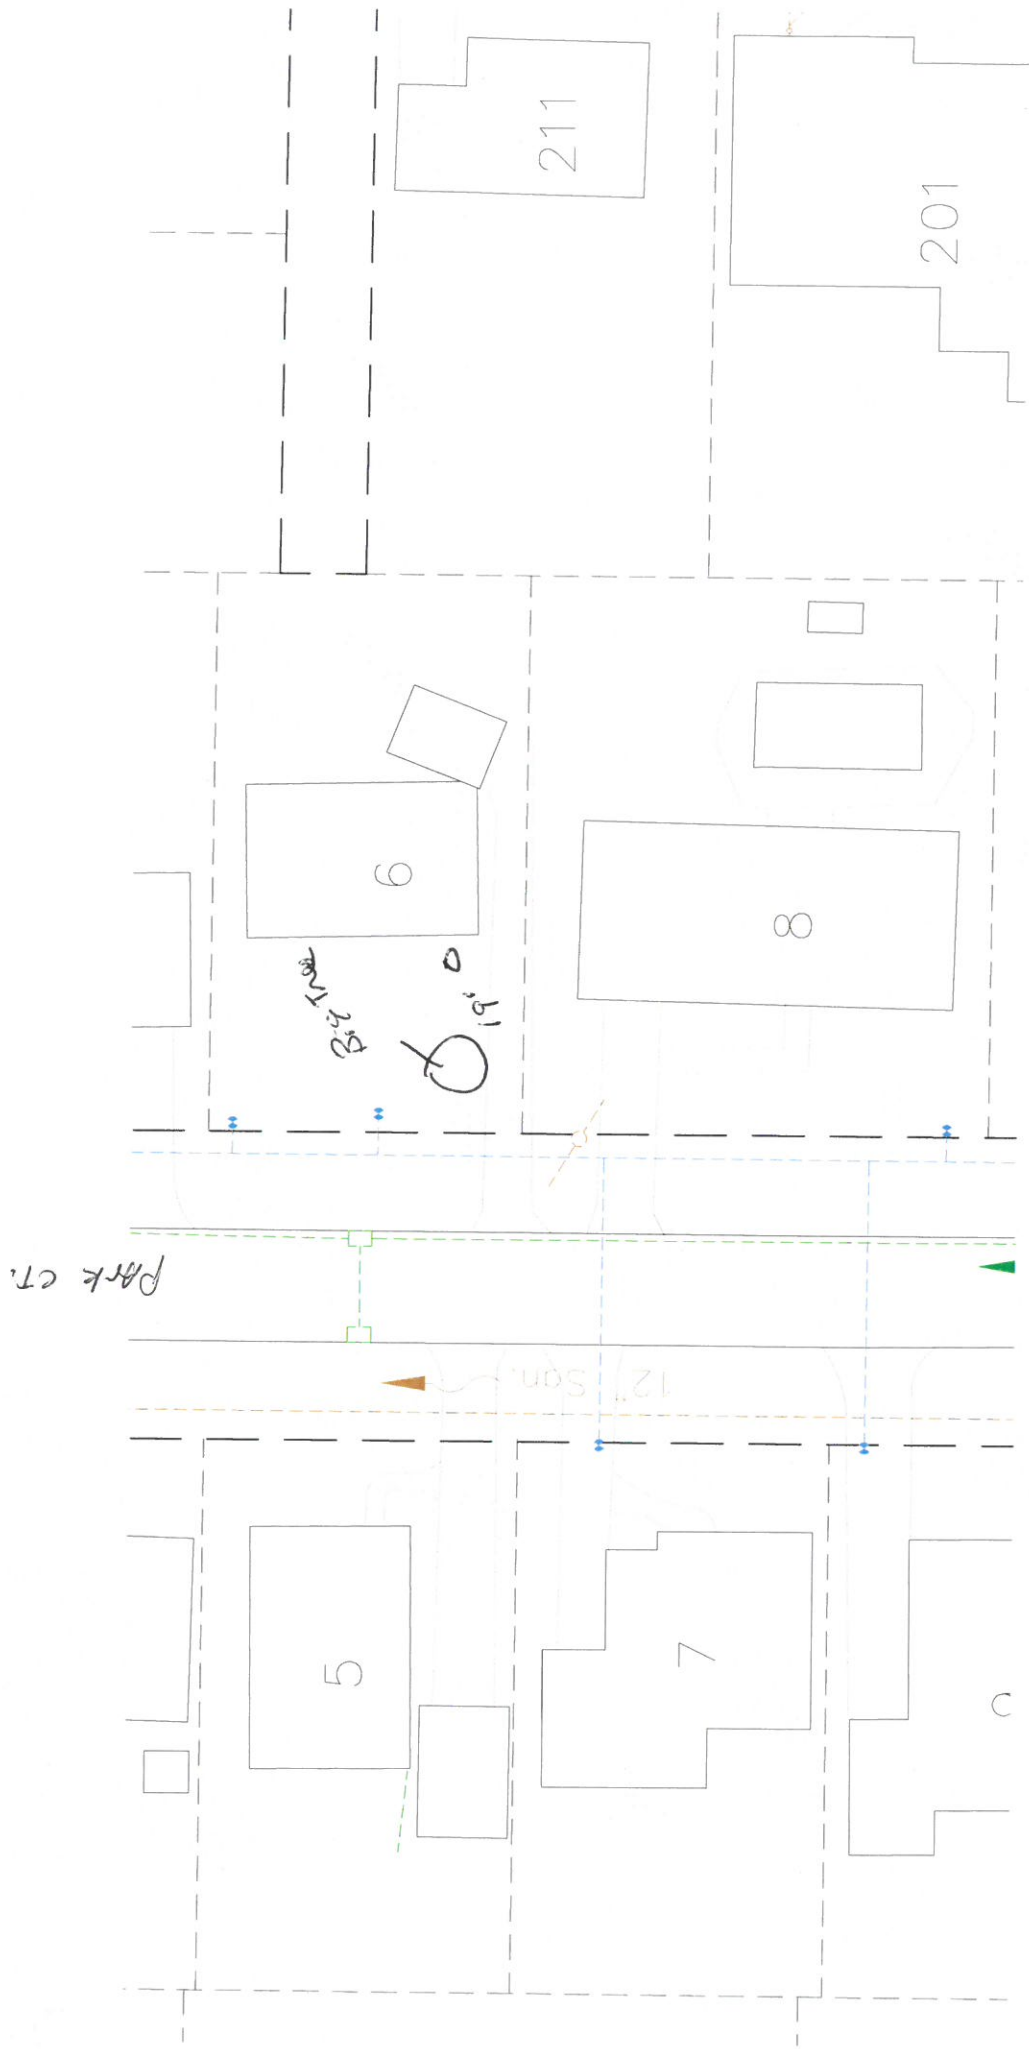

228' #8 228 Feet From M-H # WR 0720
CLEANOUT 47' Feet From AGAIN 6" PLASTIC 9 Feet Deep
CLEANOUT IS 27 Feet West of House AND 7 Feet North

#6 6" CLEANOUT 4 Feet West AND 4 Feet North
2 Feet Deep PLASTIC
CLEANOUT TOWARDS ROAD
19 Feet From CLEANOUT THIS AREA WITH SANDA
could NOT get PASS